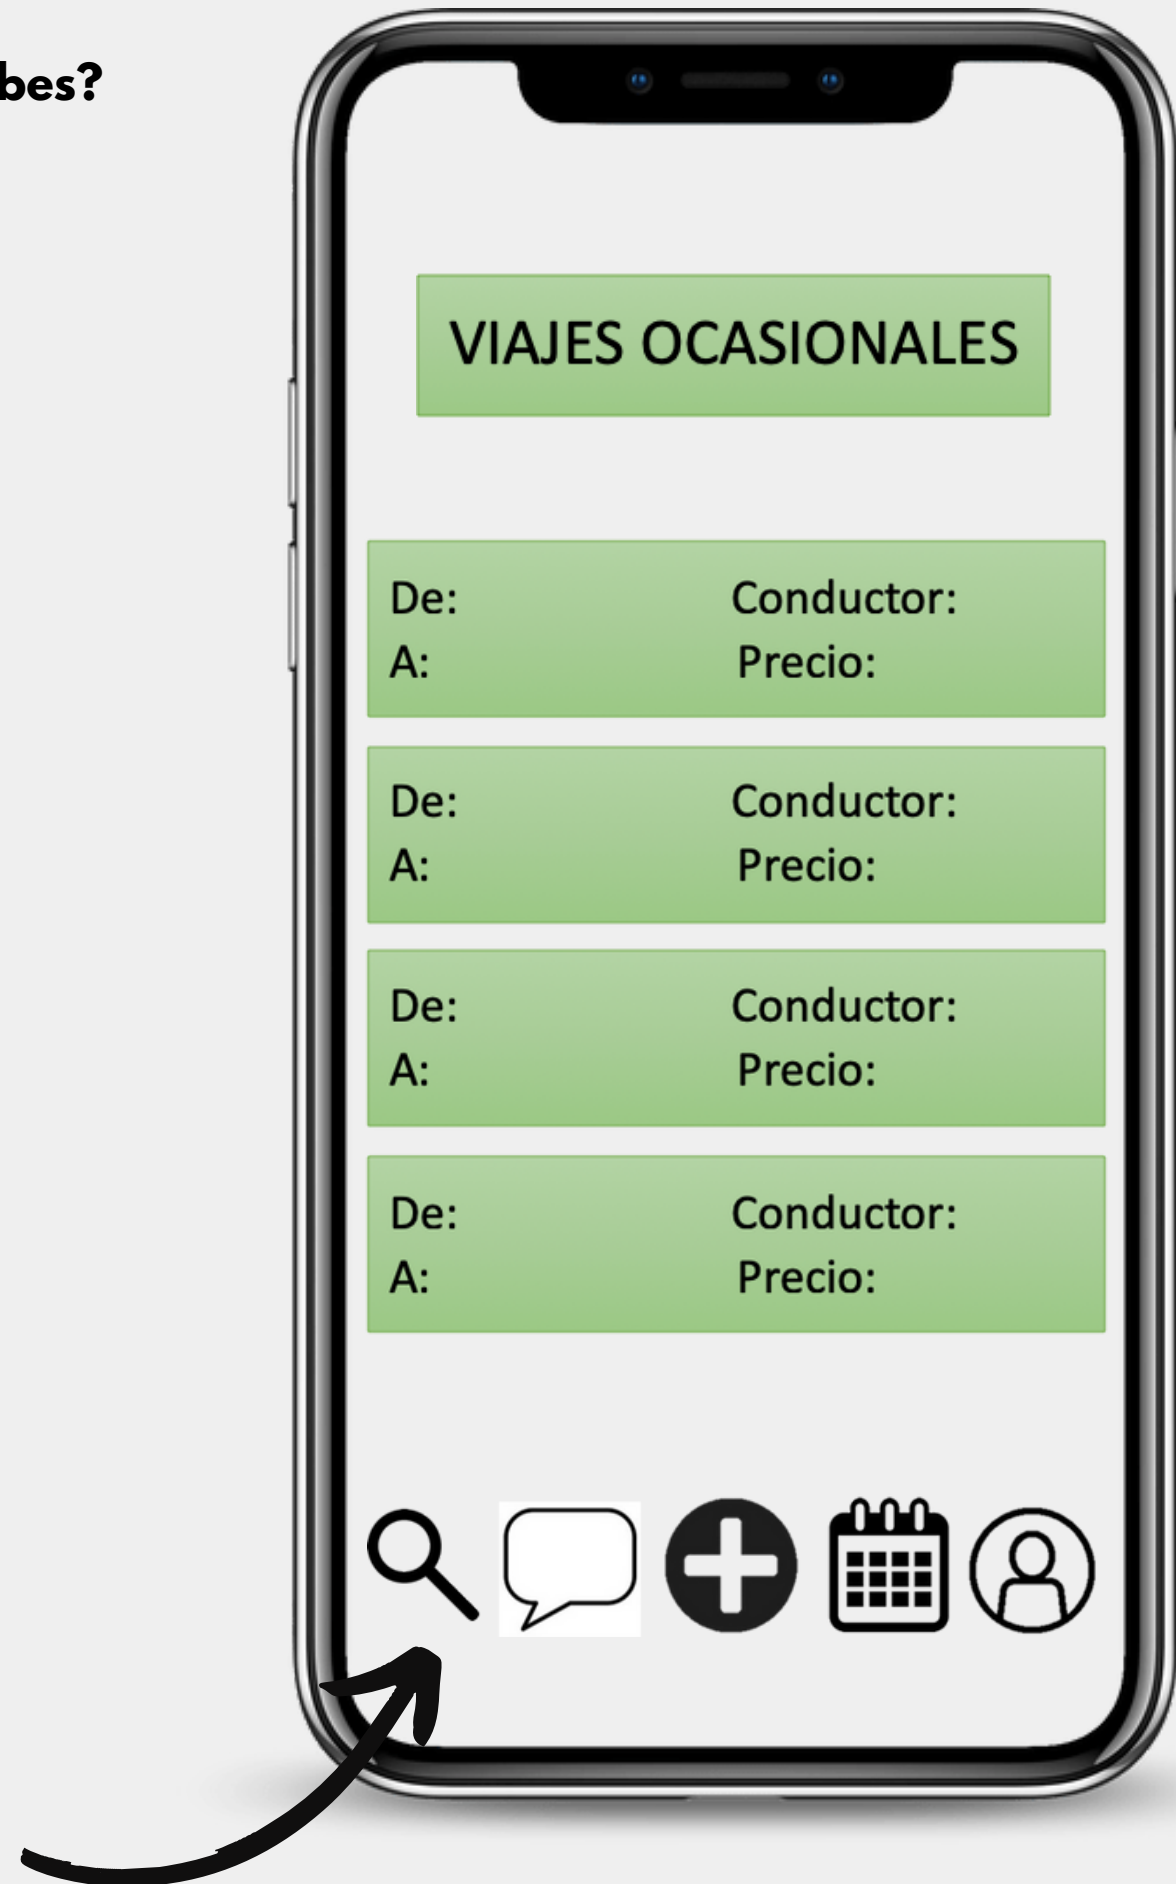

84% Valoran POSITIVAMENTE la opción.

SUVigo, ¿subes?

Funcionalidades de la app

SUVigo, ¿subes?

Pantalla principal

Eficaz, fácil de usar, intuitiva

SUVigo, ¿subes?

Buscar

The image shows a smartphone screen with a form for adding a trip. At the top, there is a checkbox labeled 'Copiar viaje anterior'. Below this are five green input fields for 'De:', 'A:', 'Fecha:', 'Hora:', and 'Precio:'. Underneath the fields are two radio buttons: 'Ocasional' and 'Recurrente'. A large green button with a white plus sign and the text 'CREAR' is positioned below the radio buttons. At the bottom of the screen is a navigation bar with five icons: a magnifying glass, a speech bubble, a plus sign, a calendar, and a person icon. A black arrow points from the plus sign icon in the navigation bar to the 'CREAR' button.