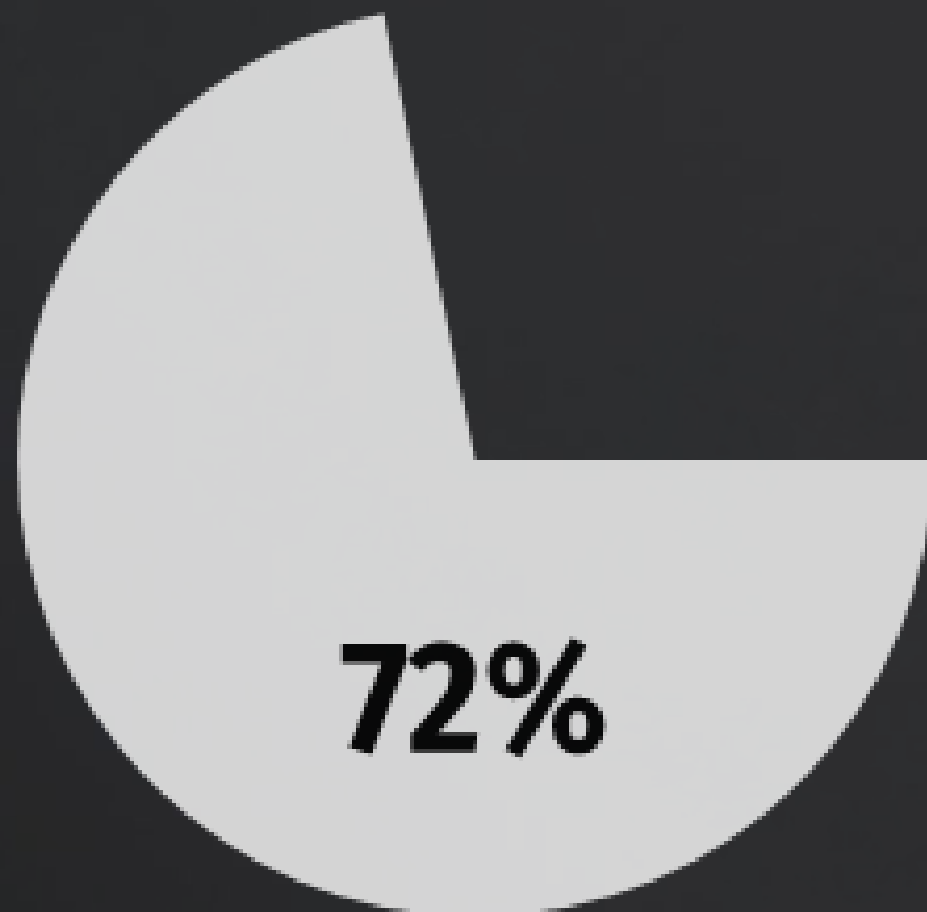

# Aumento de suicidios

**Falta de  
actuación**

¿Te sientes solo?

# ¿Afecta la soledad a la salud mental?

**¿Usarías un dispositivo  
contra la soledad?**

**70%**

The image features a pie chart with a single black slice representing 70%. The chart is overlaid on the background image of an elderly woman and a robot. The woman is seated in a chair, looking upwards and to the left. The robot is partially visible on the left side of the frame, with its white and blue arm extended.